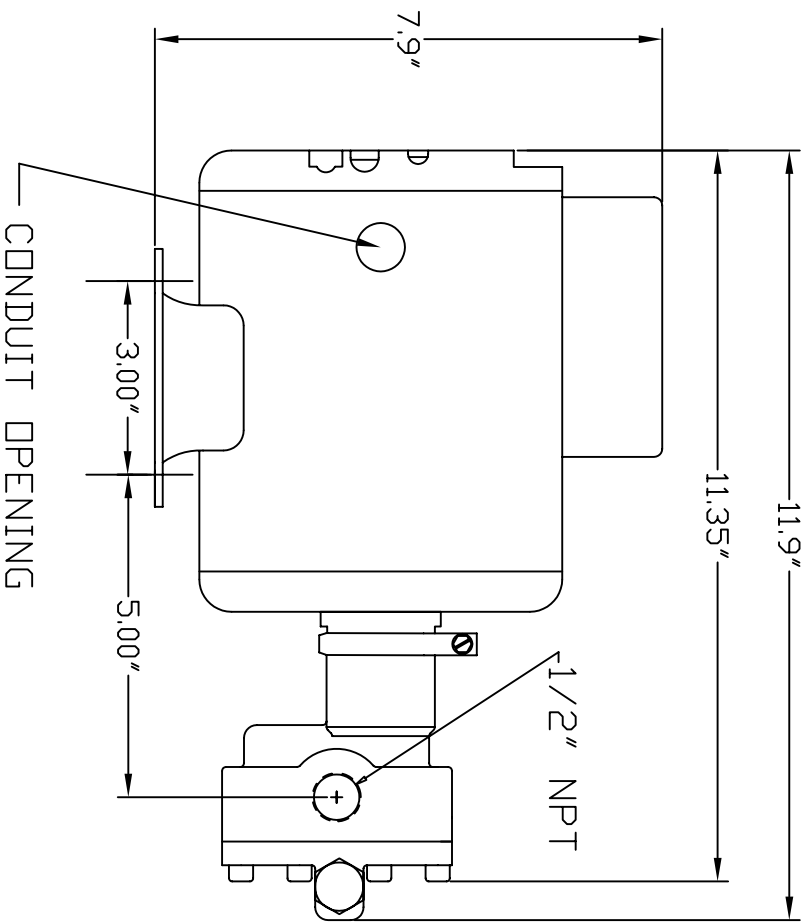

L05 - UTILITY GEAR PUMP

MODEL # L05 & L05R
 CAPACITY 5.75 U.S. GPM

<i>ALBANY PUMP CO. LTD.</i>	
DRWN. DAK	420 HARRY WALKER PARKWAY
DATE	NEWMARKET, ONT. CANADA L3Y 8P5
SCALE NONE	L05 PUMP
CHK'D	DRWG#