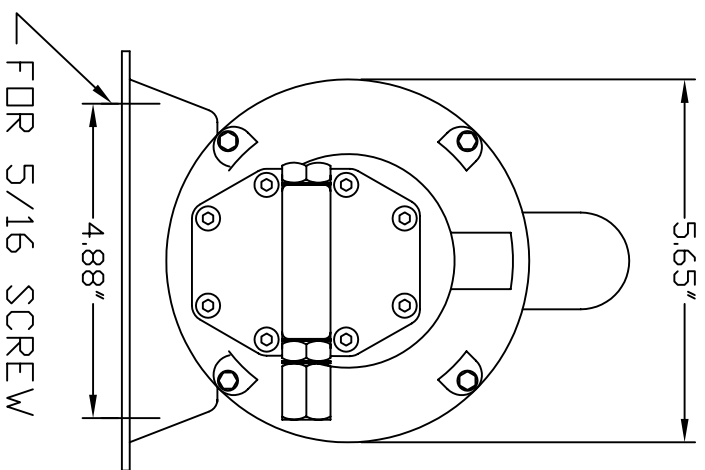

L05 - UTILITY GEAR PUMP

MODEL # L05 & L05R
 CAPACITY 5.75 U.S. GPM

<i>ALBANY PUMP CO. LTD.</i>	
DRWN. DAK	420 HARRY WALKER PARKWAY
DATE	NEWMARKET, ONT. CANADA L3Y 8P5
SCALE NONE	L05 PUMP
CHK'D	DRWG#